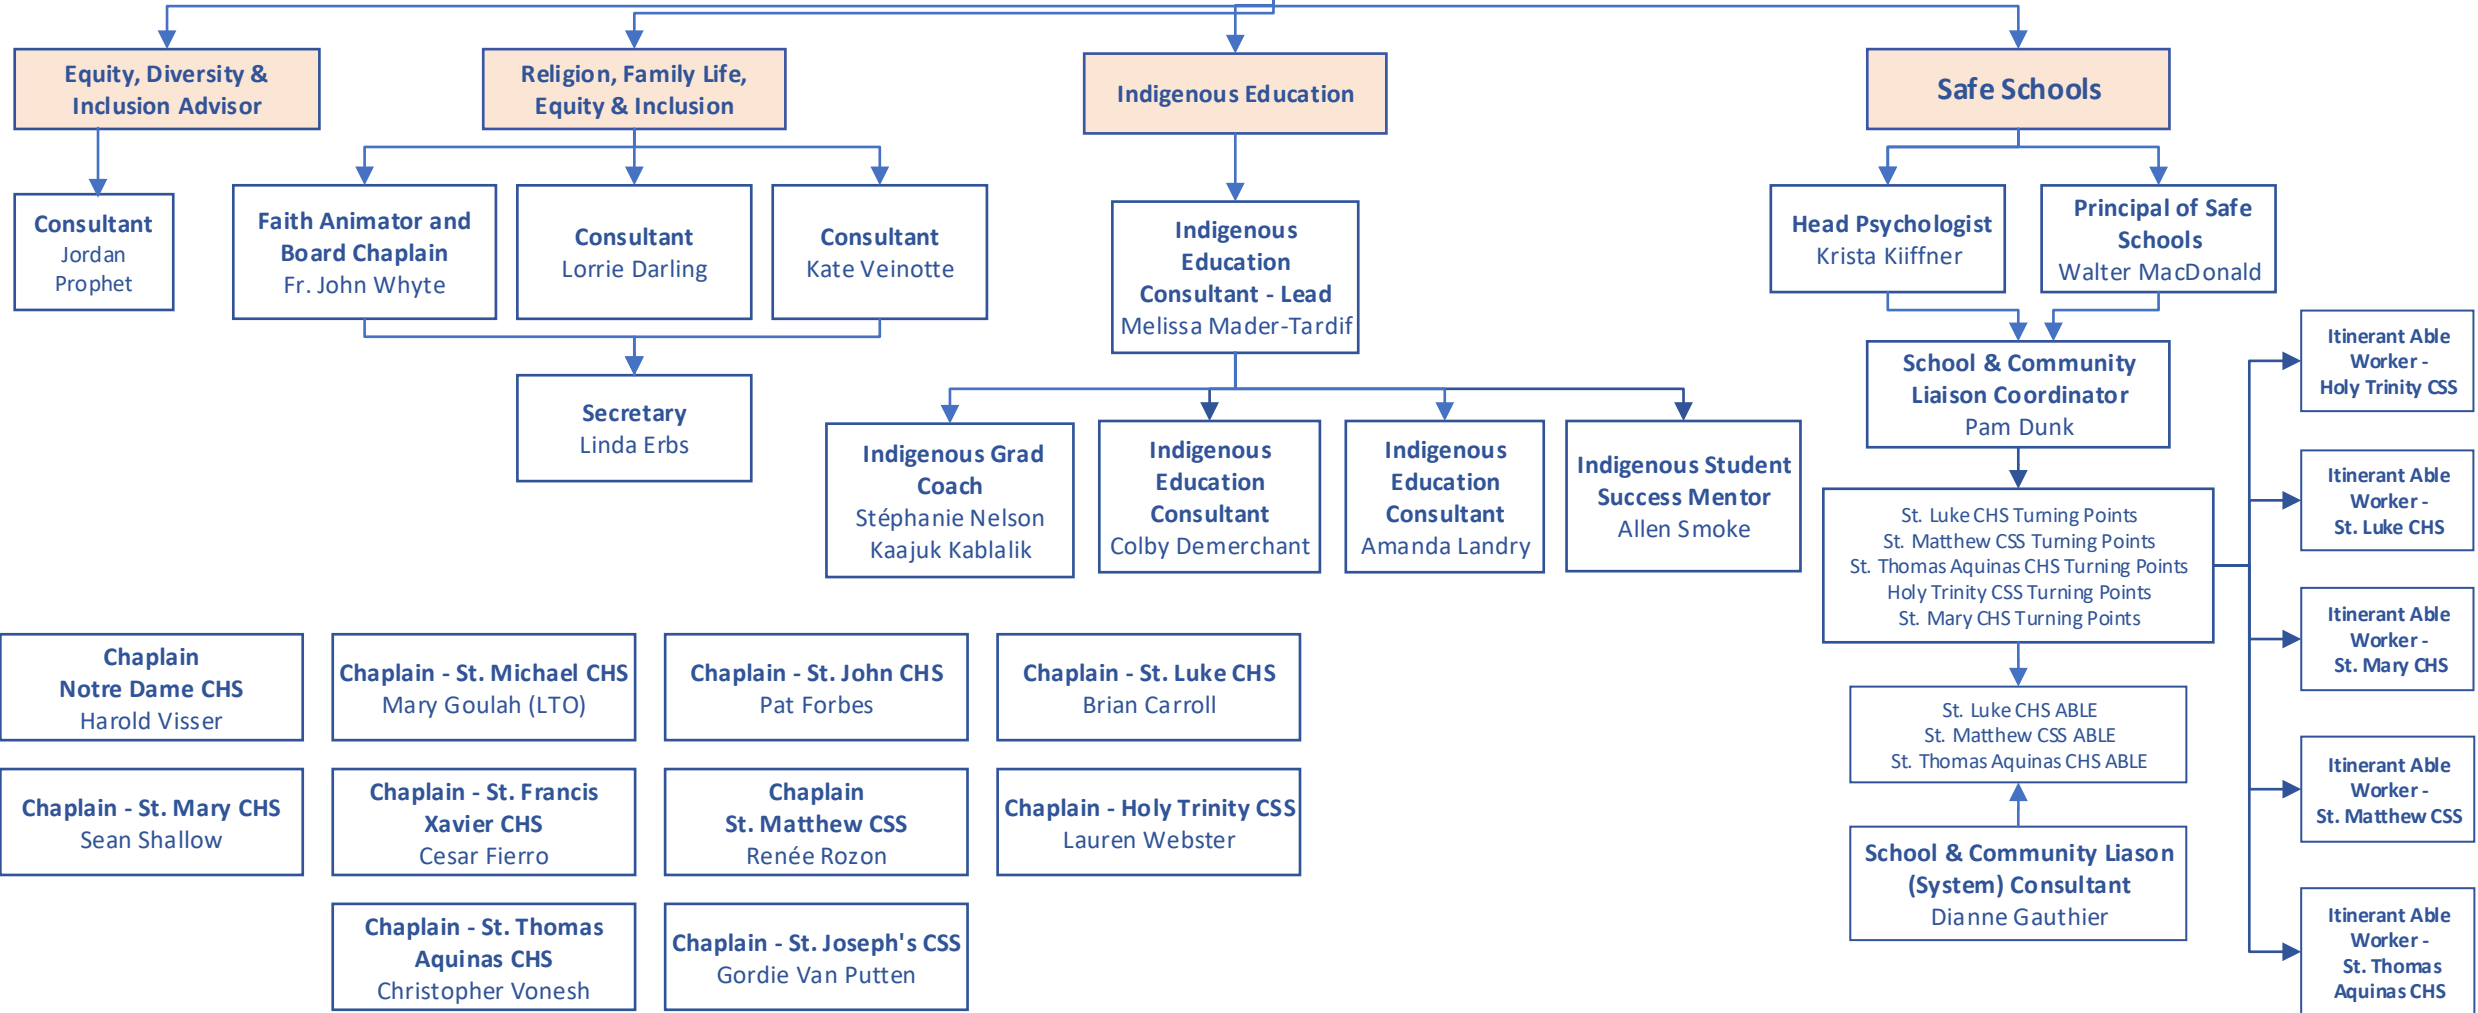

Tracy O'Brien
Organization Chart
March 2026

**Superintendent of School Effectiveness:
Religious and Family Life Education
Tracy O'Brien**

Administrative Assistant
Karen O'Shaughnessy

Chaplain
Notre Dame CHS
Harold Visser