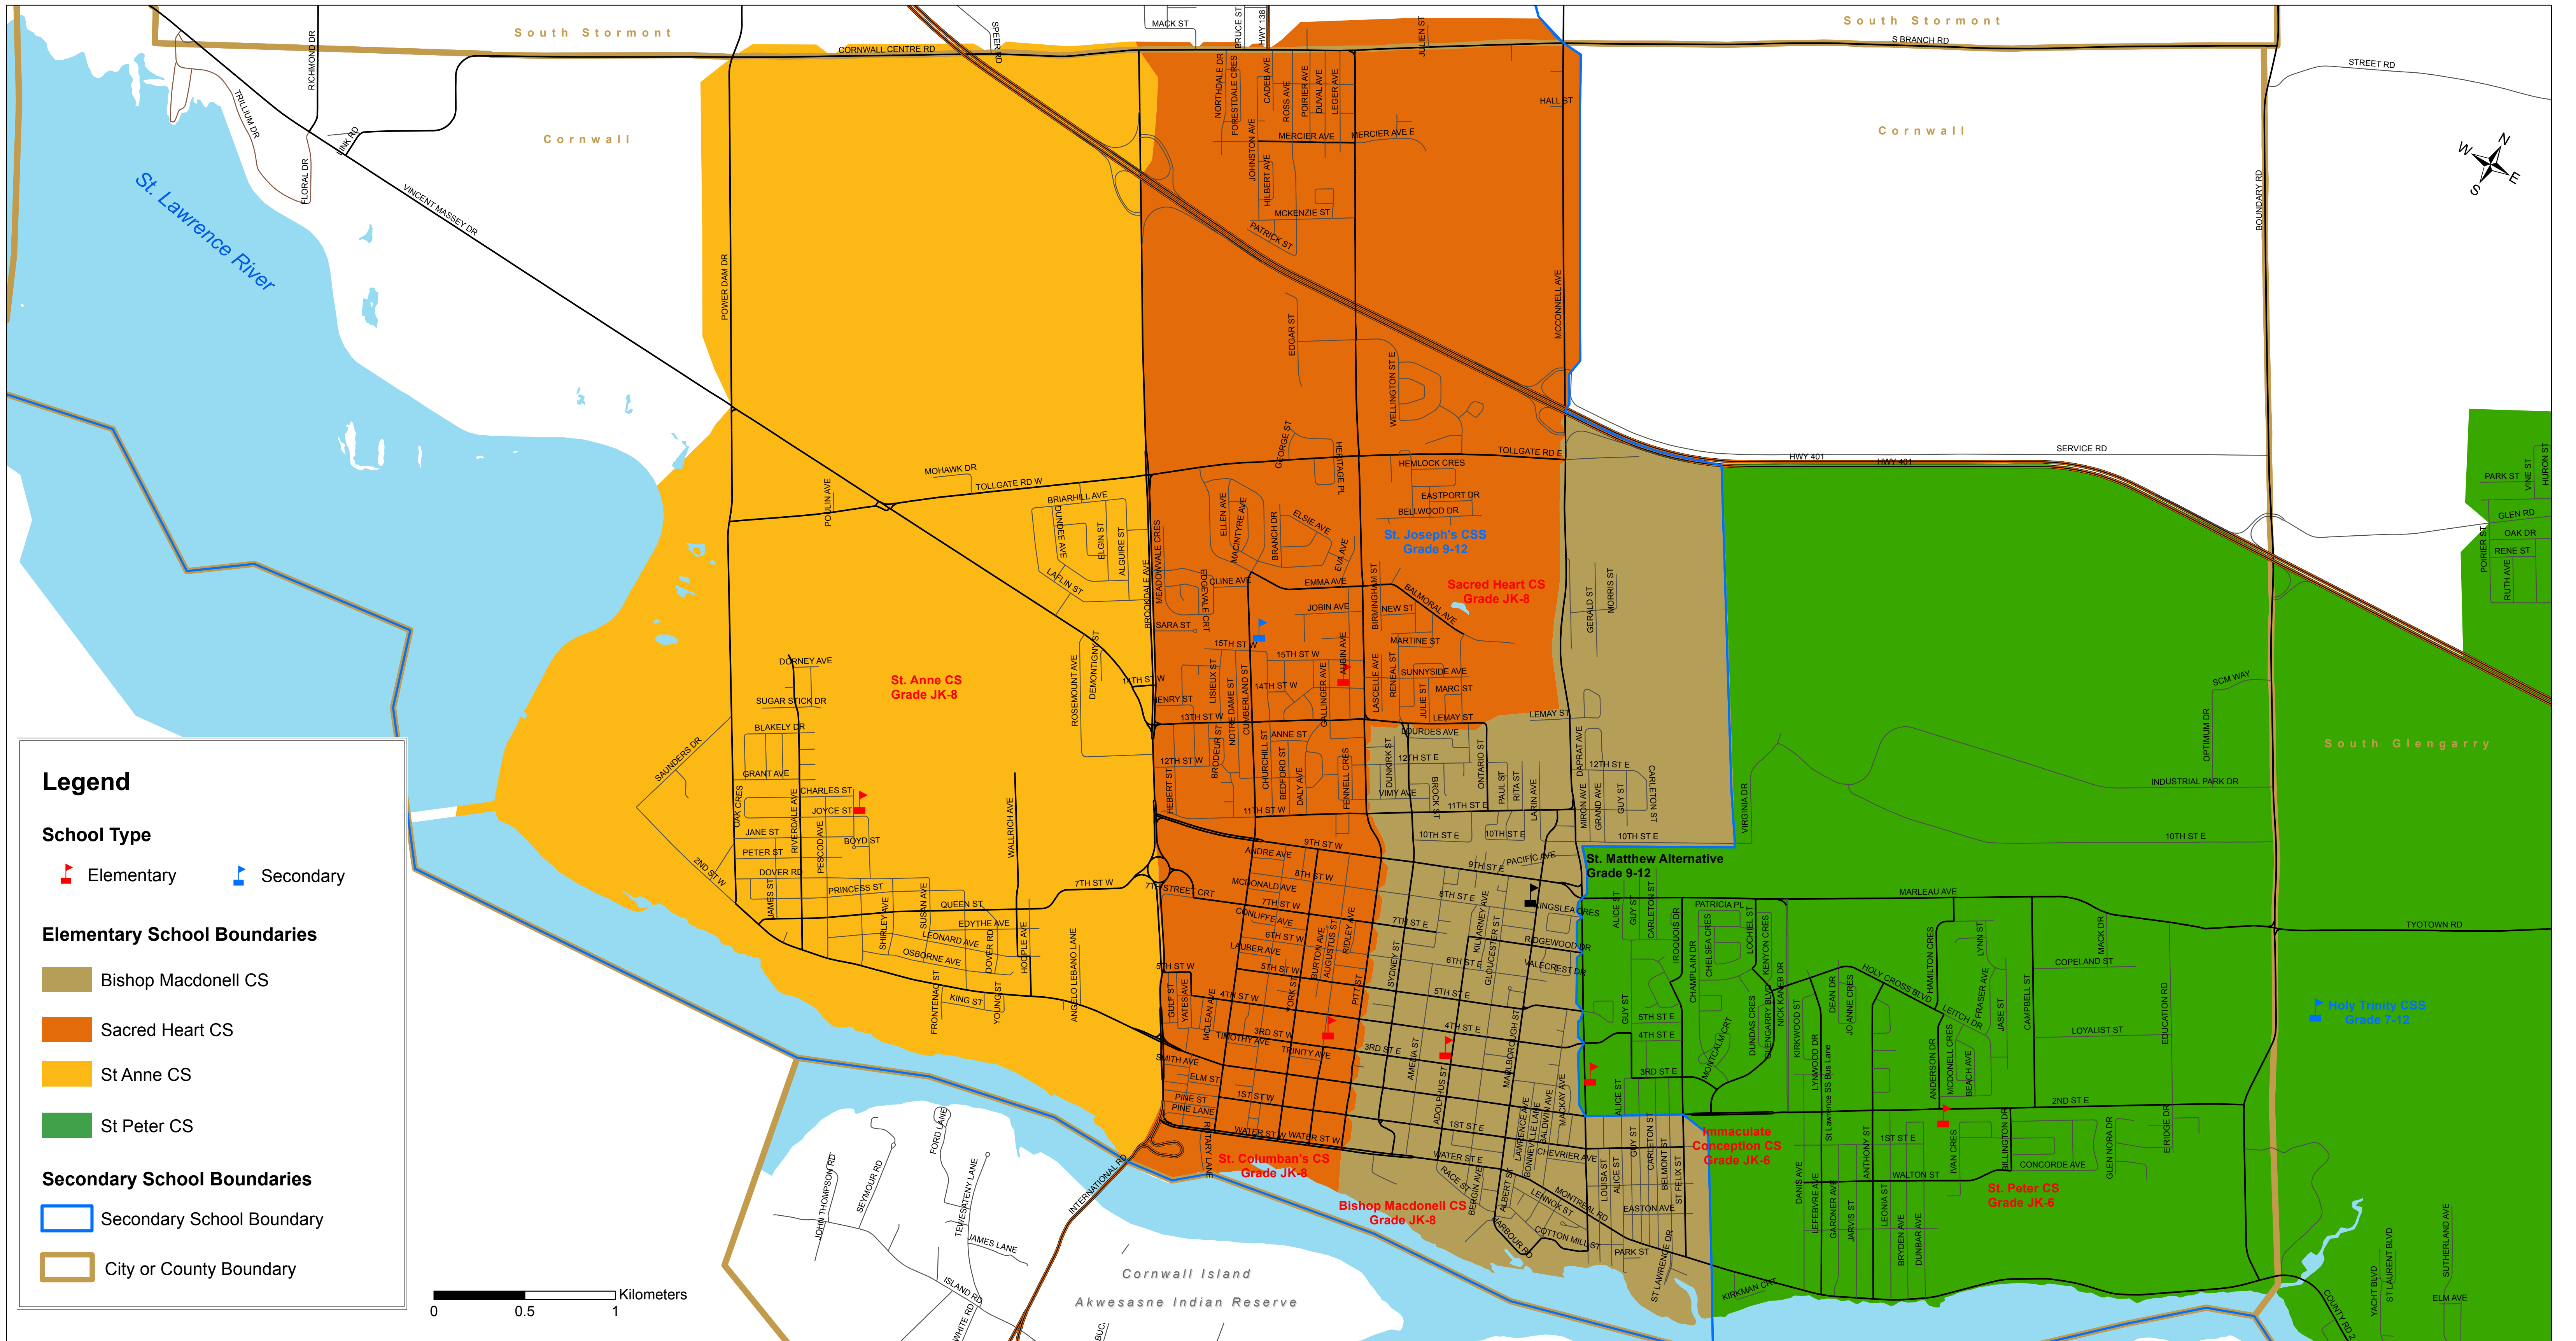

NEW Option 2 Proposed School Attendance Boundaries
City of Cornwall

Legend

- School Type**
- ▲ Elementary
 - ▲ Secondary

Elementary School Boundaries

- Bishop Macdonell CS
- Sacred Heart CS
- St Anne CS
- St Peter CS

Secondary School Boundaries

- Secondary School Boundary
- City or County Boundary

0 0.5 1 Kilometers